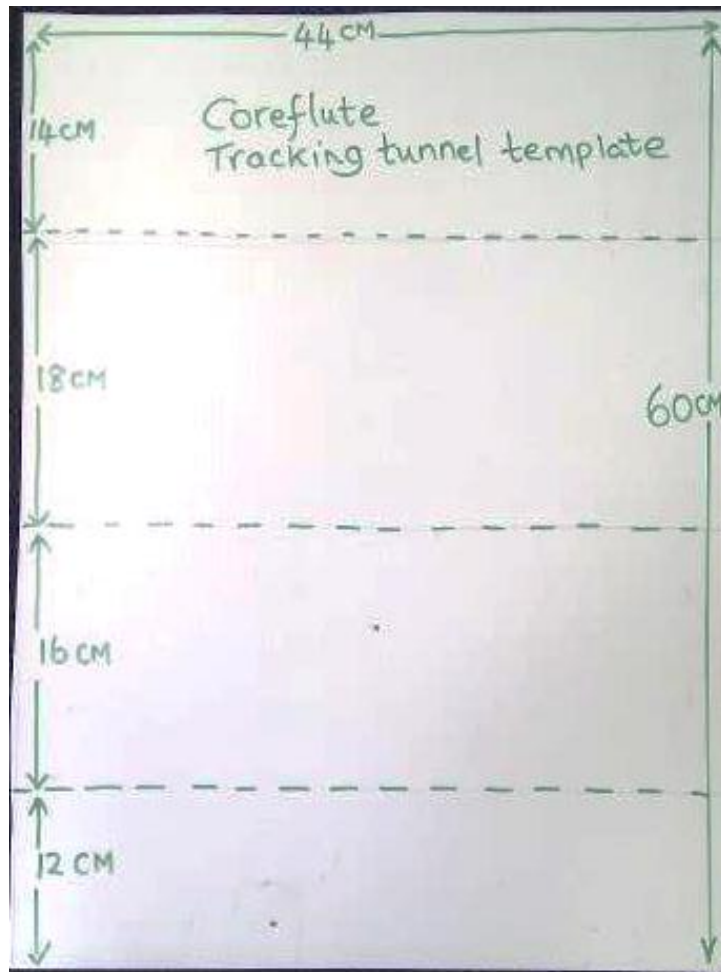

Coreflute Tracking Tunnel template and construction

Use duct tape to secure the tunnel, and secure the ink pad within the tunnel