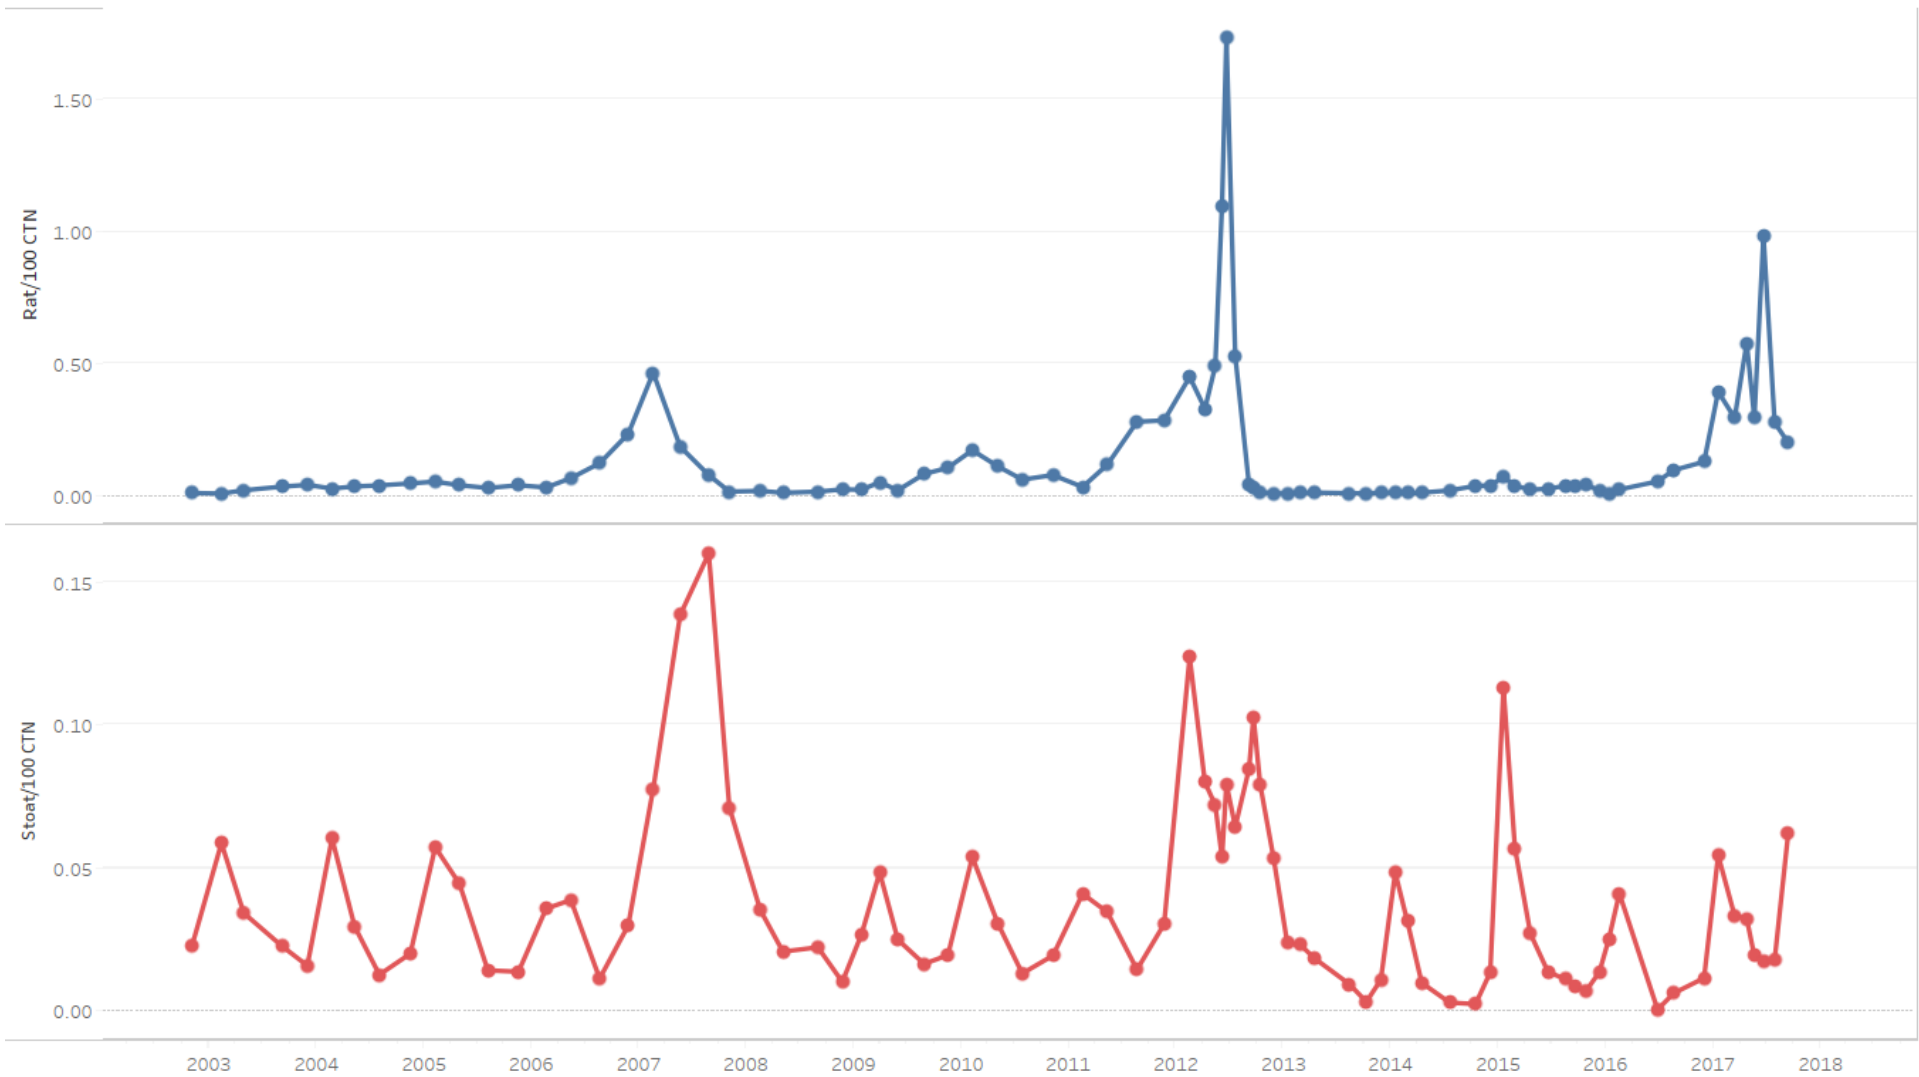

Appendix 6: Stoat and Rat trap kills (2003 – 2018)

/100 CTN = corrected trap nights. A measure of abundance

Source: Takahē Recovery Programme DOC Te Anau Area Office 2018