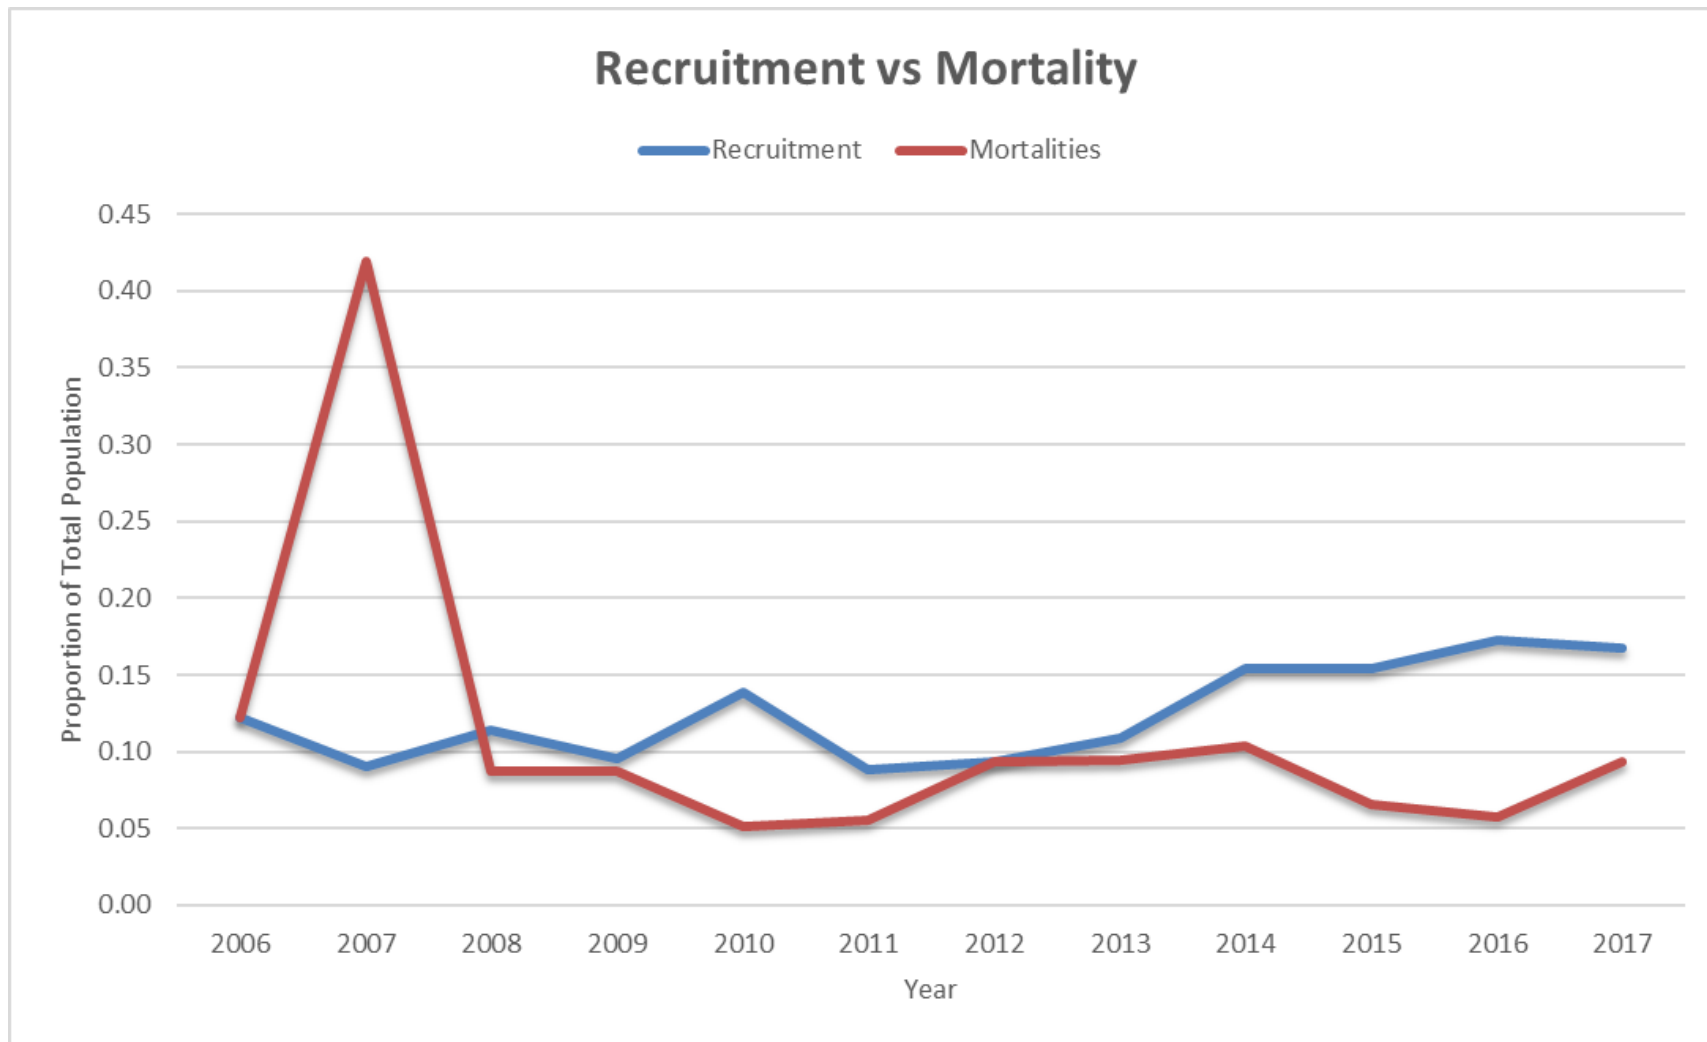

Appendix 9: Takahē Population Recruitment versus Mortality (2006 – 2017)

Source: Takahē Recovery Programme DOC Te Anau Area Office 2019