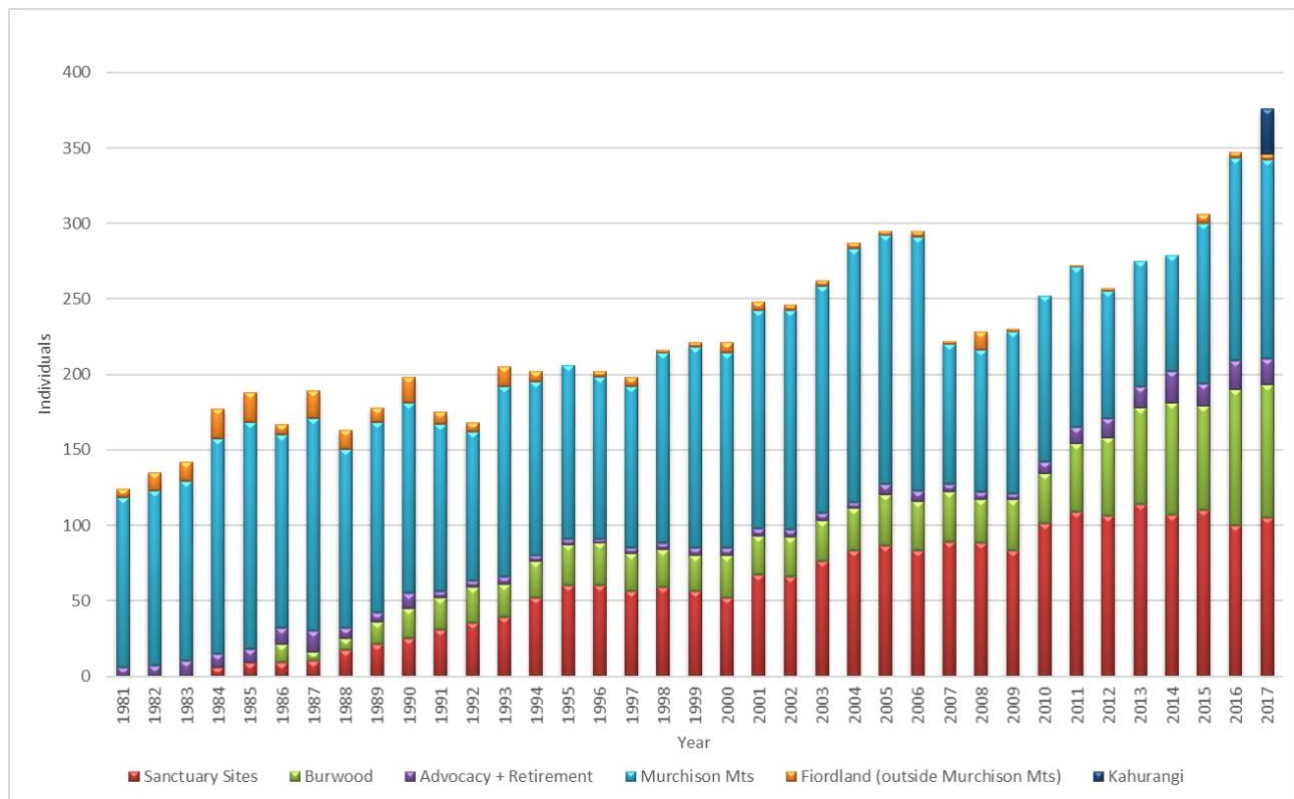

Appendix 16: Additional data from Takahē Recovery Programme Annual Report 2017-18

YEAR	POPULATION	BREEDING PAIRS	EST. MORTALITIES (Subs and adults)	EST. RECRUITMENT	GROWTH	SECURE SITE + ADVOCACY	RECOVERY SITE	OVERALL RATE (%)
2000	221	50			0	85	136	0
2001	248	57			27	98	150	12.2
2002	246	57			-2	97	149	-0.8
2003	262	60			16	108	154	6.5
2004	287	72			25	115	172	9.5
2005	295	75			8	127	168	2.8
2006	295	76	36	36	0	123	172	0.0
2007	222	50	93	20	-73	127	95	-24.7
2008	228	55	20	26	6	122	106	2.7
2009	230	55	20	22	2	121	109	0.9
2010	252	60	13	35	22	142	110	9.6
2011	272	65	15	24	20	165	107	7.9
2012	257	66	24	24	-15	171	86	-5.5
2013	275	81	26	30	18	192	83	7.0
2014	279	87	29	43	4	202	77	1.5
2015	306	91	20	47	27	194	112	9.7
2016	347	106	20	61	41	209	138	13.4
2017	376	112	35	63	29	210	166	8.4

Table. 2 Summary population figures

Figure.1 Takahē population

SITE	START POPn	BREEDING GRPS	RECRUITMENT***	MORTALITIES	REDISCOVERIES/ NEW ADULTS	TRANSFERS IN	TRANSFERS OUT	END POPn
Private Iwi Island	26	8	2	3	0	0	3	22
Burwood	91	19	24	4	0	25	48	88
TABS	4	1	1	1	0	1	1	4
Orokonui	5	1	1	0	0	0	4	2
Puangiangi	5	2	1	1	0	2	1	6
Mana	16	8	6	0	0	3	8	17
Kapiti	3	2	0	1	0	2	0	4
Cape Sanctuary	2	1	1	0	0	0	1	2
Maungatautari	4	2	2	0	0	0	0	6
Motutapu	17	7	3	2	0	5	2	21
Rotoroa	5	2	1	1	0	1	1	5
Tiritiri Matangi	5	2	2	0	0	0	2	5
Tawharanui	12	3	1	0	0	4	3	14
TOTAL	195	58	45	13	0	43	74	196

Table. 3 Secure site population summary 2017/18. Note: Orokonui Ecosanctuary and Te Anau Bird Sanctuary added to Secure Site list this year due to having breeding pairs. Both were previously considered Advocacy sites.