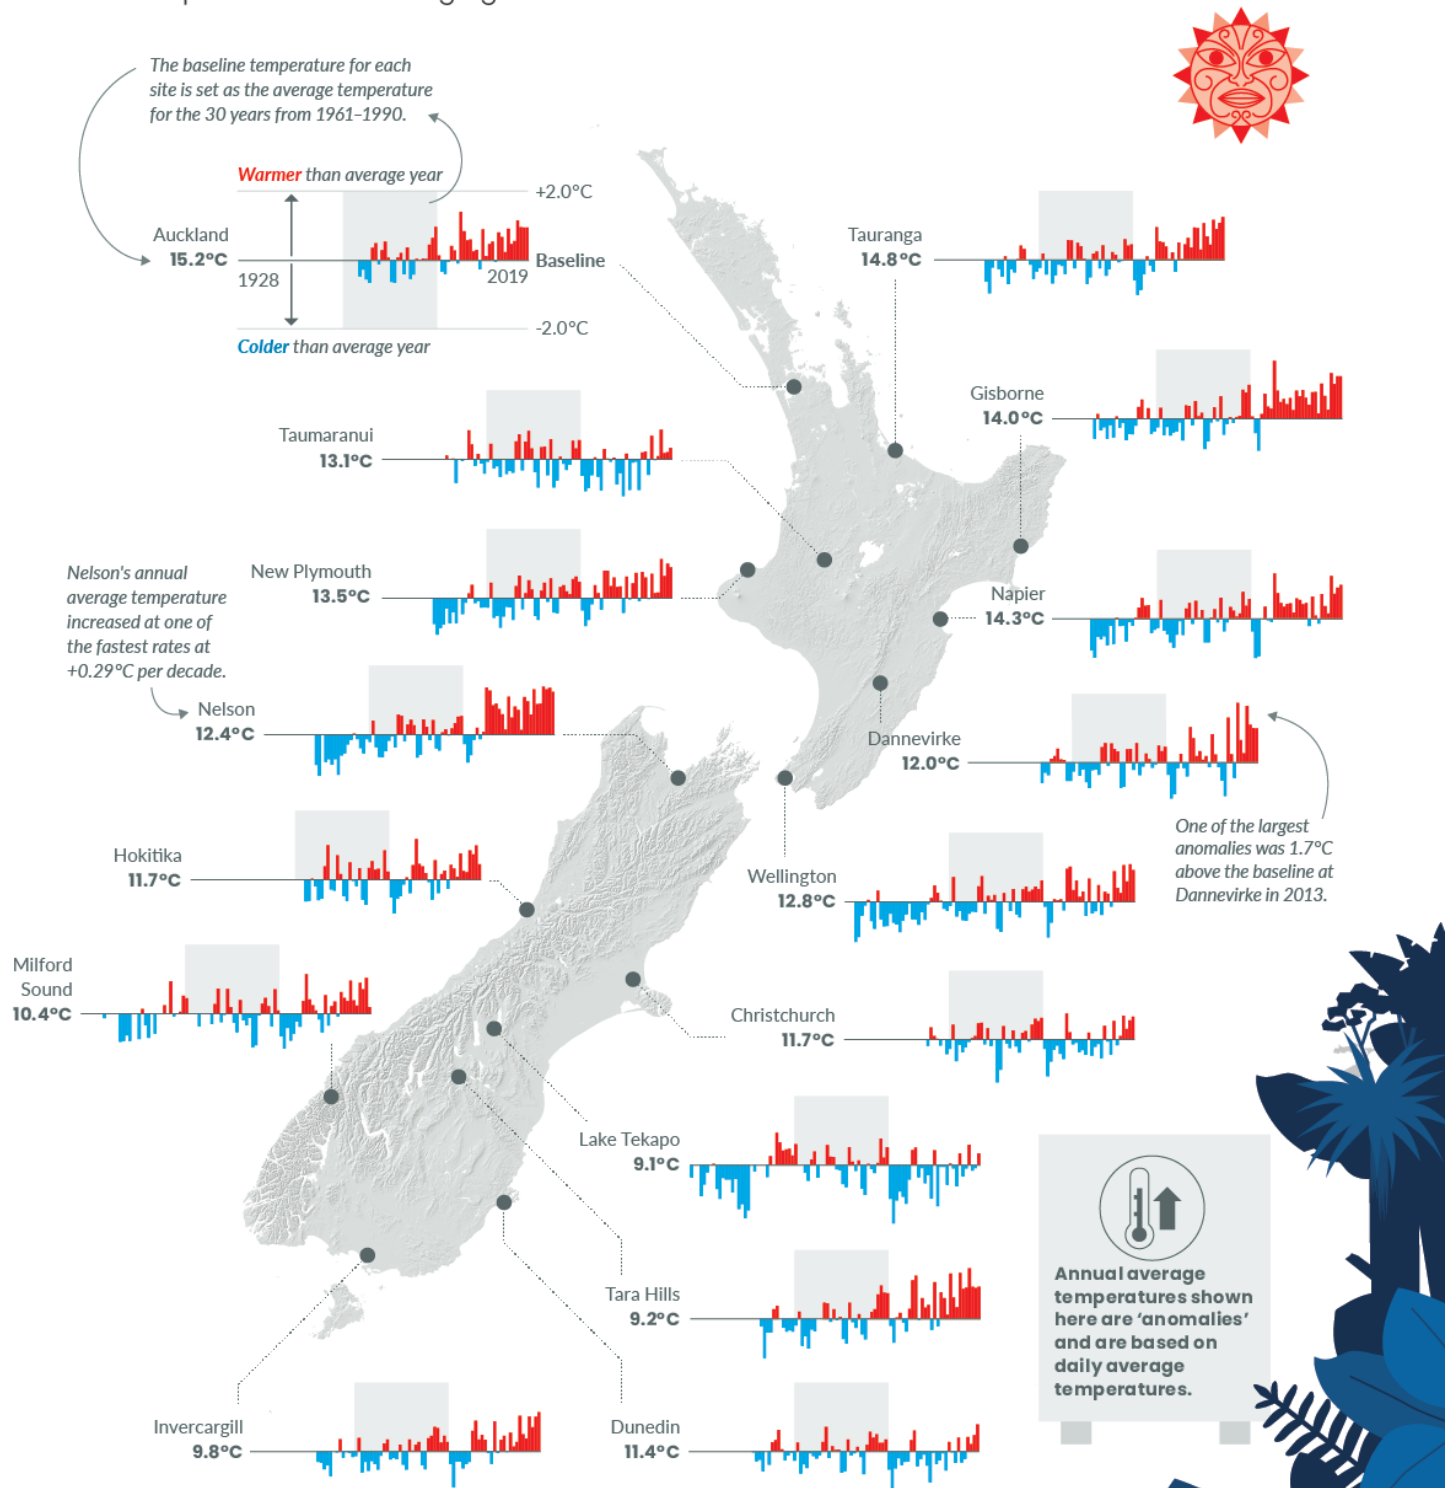

► Average temperatures across New Zealand are increasing

Comparing annual average temperatures with the average for 1961–1990 shows how temperatures are changing.

Note: Temperature records have different start dates. Only sites with enough data to calculate a baseline temperature are shown here.

Infographic by Ministry for the Environment & Stats NZ

Map data by Land Information New Zealand (CC BY 4.0)

© Crown copyright 2020

Released under CC BY 4.0